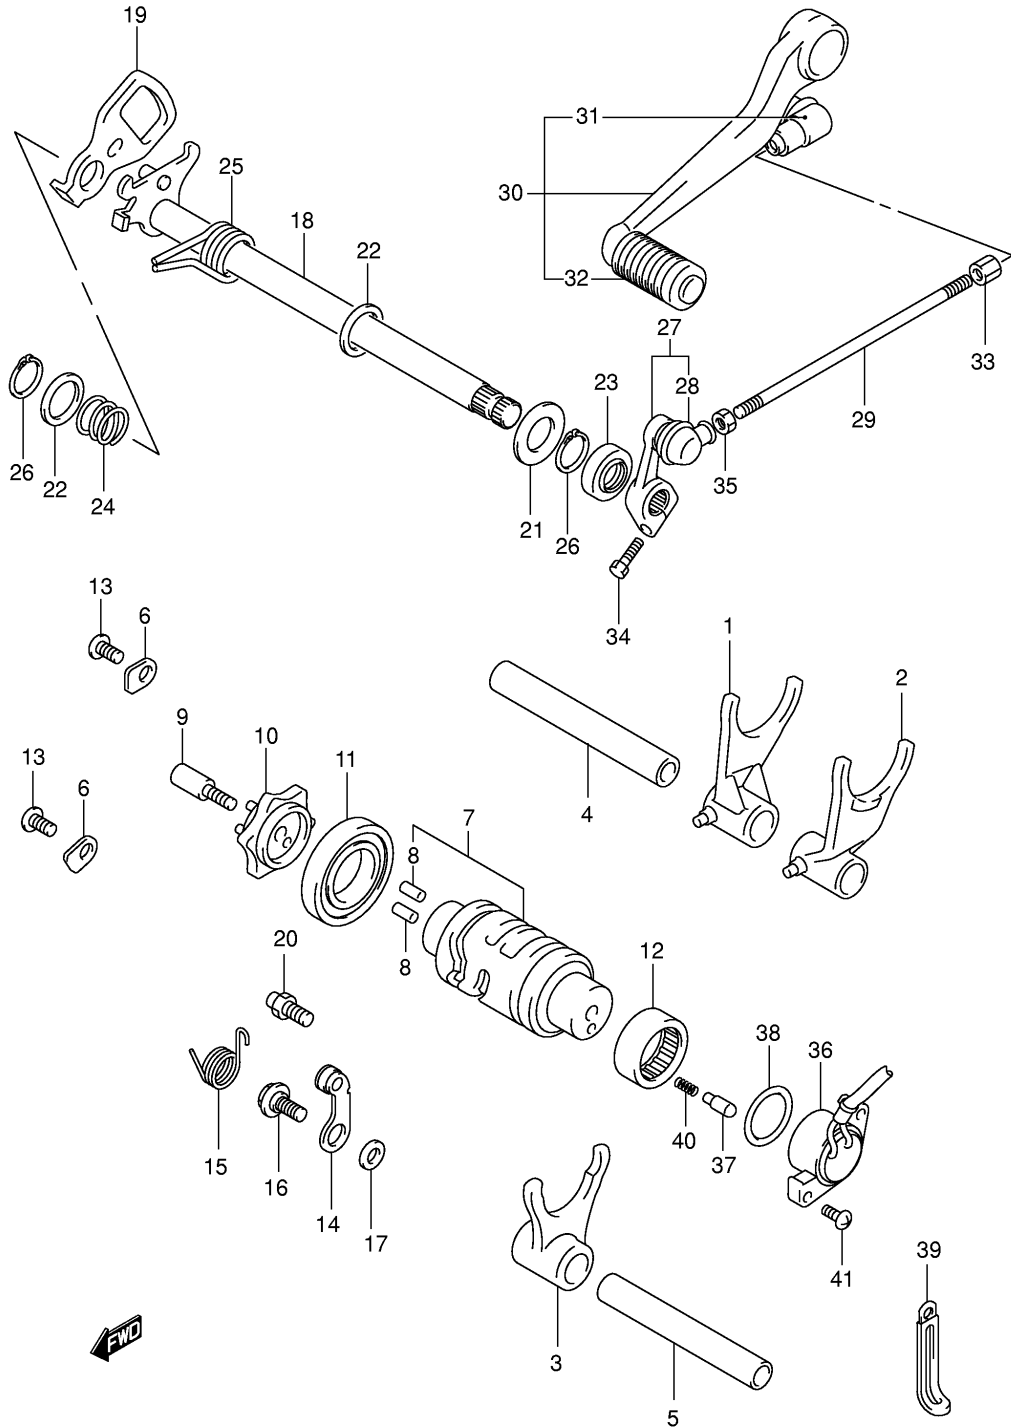

Ref No	Part No	Description
1	25211-42E10	Fork, Gear Shift No.1
2	25221-42E10	Fork, Gear Shift No.2
3	25231-42E10	Fork, Gear Shift No.3
4	25411-26D01	Shaft, Gear Shift Fork No.1
5	25411-44B00	Shaft, Gear Shift Fork No.2
6	24741-21A00	Retainer, Shift Cam Bearing
7	25310-19F00	Cam, Gear Shift
8	04221-04089	• . Knock Pin
9	25312-12C00	Pin, Shift Cam Driven Gear
10	25381-19F00	Plate, Gear Shift Cam
11	09262-25006	Bearing (25x47x8)
12	09263-25018	Bearing (25x32x12)
13	02112-06123	Screw
14	25350-24B00	Stopper, Gear Shift Cam
15	25355-20F00	Spring, Stopper Arm
16	09111-06041	Bolt (6x14.3)
17	08211-06141	Washer
18	25510-19F00	Shaft, Gear Shift
19	25512-13E11	Plate, Gear Shift Cam Drive
20	25671-01000	Stopper, Return Spring
21	09160-14016	Washer (14x29x0.8)
22	09181-14167	Shim
23	09283-14006	Oil Seal (14x22x6)
24	09440-17009	Spring
25	09444-20001	Spring
26	08331-31146	Circlip
27	25520-29B00	Arm, Gear Shift Link
28	25526-47000	• . Cover, Dust
29	25525-05A10	Rod, Gear Shift (l:175)
30	25600-33E00	Lever Assy, Gear Shift
31	25526-47000	• . Cover, Dust
32	25652-20C00	• . Rubber, Gear Shift Pedal
33	09140-06011	Nut
34	01500-06203	Bolt
35	08310-00067	Nut
36	37720-20F00	Base Assy, Gear Shift Terminal
37	09209-05011	Contact
38	09280-26007	O Ring (od:2.4,id:25.7)
39	09404-08206	Clamp (l:82)
40	09440-04010	Spring
41	02112-05163	Screw